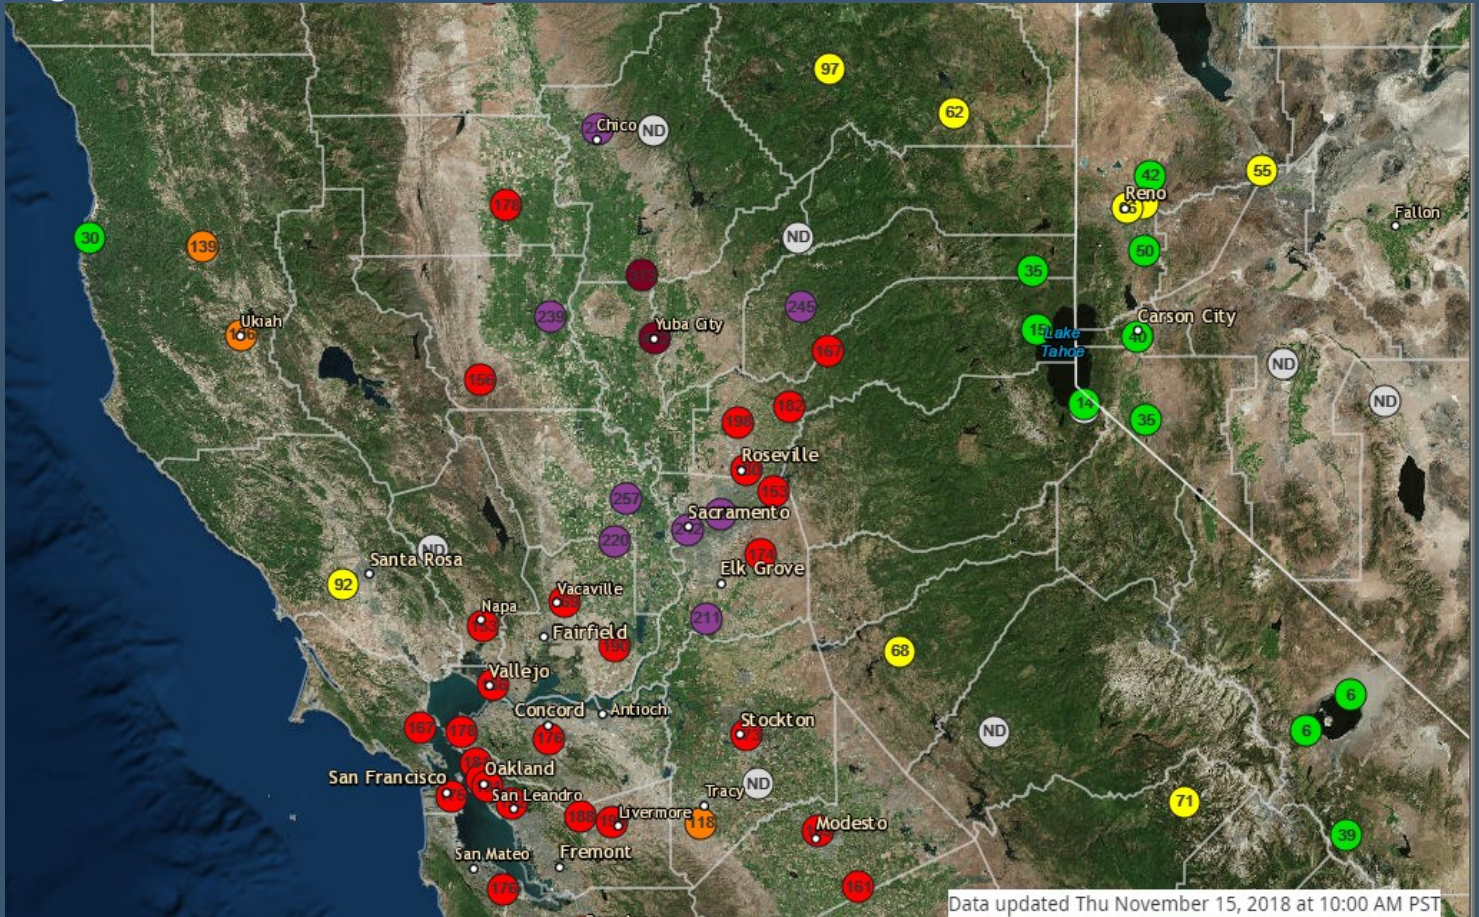

Nov 14 Sac
County AQI Levels

253 Sacramento-Del Paso Manor
PM_{2.5}

198 Elk Grove
PM_{2.5}

196 Sacramento-T Street
PM_{2.5}

181 Sloughhouse
PM_{2.5}

Past 24 Hours—Sacramento County PM2.5 Nowcast Concentrations

Sacramento Site Locations and 11 AM Readings

Triangles: Temporary Monitors
Circles: Permanent Monitors

Regional View—11 AM

Good

Moderate

Unhealthy For Sensitive Groups

Unhealthy

Very Unhealthy

Hazardous

SACRAMENTO METROPOLITAN

Nov 14 Sac
County AQI Levels

253 Sacramento-
Del Paso Manor
PM_{2.5}

198 Elk Grove
PM_{2.5}

196 Sacramento-T
Street
PM_{2.5}

181 Sloughouse
PM_{2.5}

MODIS Satellite Image— Nov 14

Good

Moderate

Unhealthy For
Sensitive Groups

Unhealthy

Very
Unhealthy

Hazardous