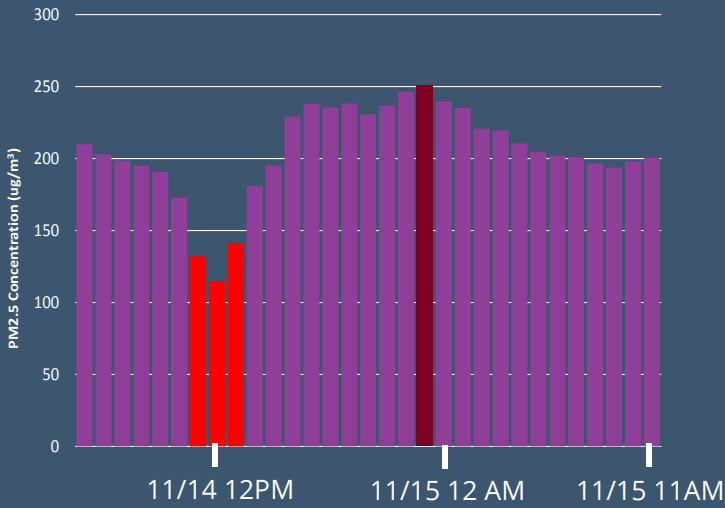

Nov 14 Sac
County AQI Levels

253 Sacramento-Del Paso Manor
PM_{2.5}

198 Elk Grove
PM_{2.5}

196 Sacramento-T Street
PM_{2.5}

181 Sloughhouse
PM_{2.5}

Past 24 Hours—Sacramento County PM2.5 Nowcast Concentrations

Sacramento Site Locations and 11 AM Readings

Triangles: Temporary Monitors
Circles: Permanent Monitors

Regional View—11 AM

Good

Moderate

Unhealthy For Sensitive Groups

Unhealthy

Very Unhealthy