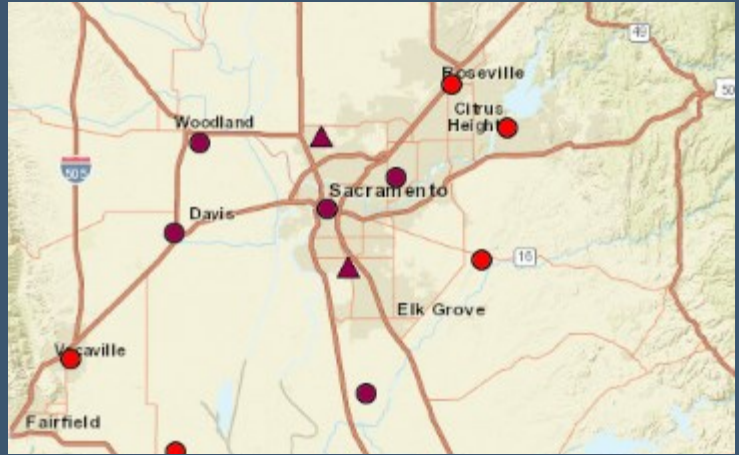

Nov 14 Sac
County AQI Levels

253 Sacramento-Del Paso Manor
PM_{2.5}

198 Elk Grove
PM_{2.5}

196 Sacramento-T Street
PM_{2.5}

181 Sloughhouse
PM_{2.5}

Past 24 Hours—Sacramento County PM2.5 Nowcast Concentrations

Sacramento Site Locations and 11 AM Readings

Triangles: Temporary Monitors
Circles: Permanent Monitors

Regional View—11 AM

Good

Moderate

Unhealthy For Sensitive Groups

Unhealthy

Very Unhealthy

Hazardous

SACRAMENTO METROPOLITAN

Nov 14 Sac
County AQI Levels

253 Sacramento-
Del Paso Manor
PM_{2.5}

198 Elk Grove
PM_{2.5}

196 Sacramento-T
Street
PM_{2.5}

181 Sloughouse
PM_{2.5}

MODIS Satellite Image— Nov 14