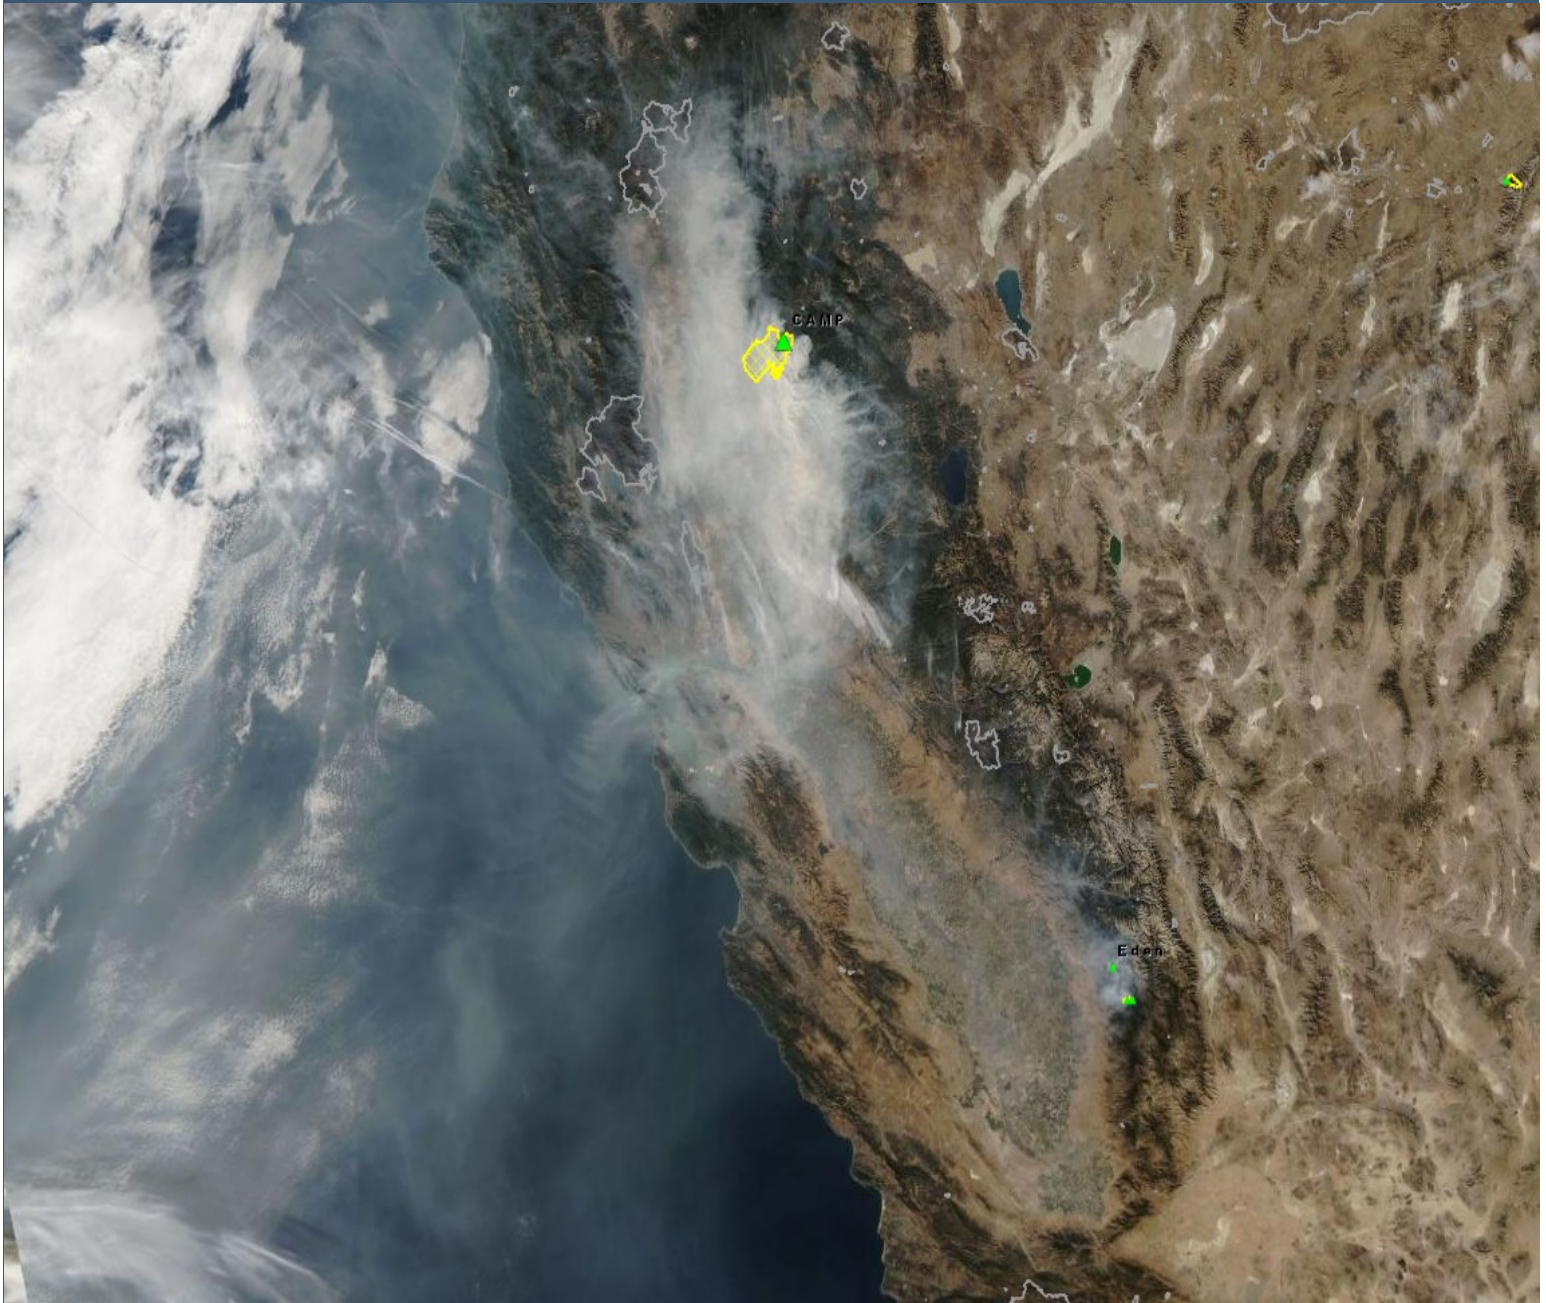

Sacramento Site Locations and 11 AM Readings

Triangles: Temporary Monitors
Circles: Permanent Monitors

Regional View—11 AM

Good

Moderate

Unhealthy For Sensitive Groups

Unhealthy

Very Unhealthy

Hazardous

SACRAMENTO METROPOLITAN

Nov 14 Sac
County AQI Levels

253 Sacramento-
Del Paso Manor
PM_{2.5}

198 Elk Grove
PM_{2.5}

196 Sacramento-T
Street
PM_{2.5}

181 Sloughouse
PM_{2.5}

MODIS Satellite Image— Nov 14