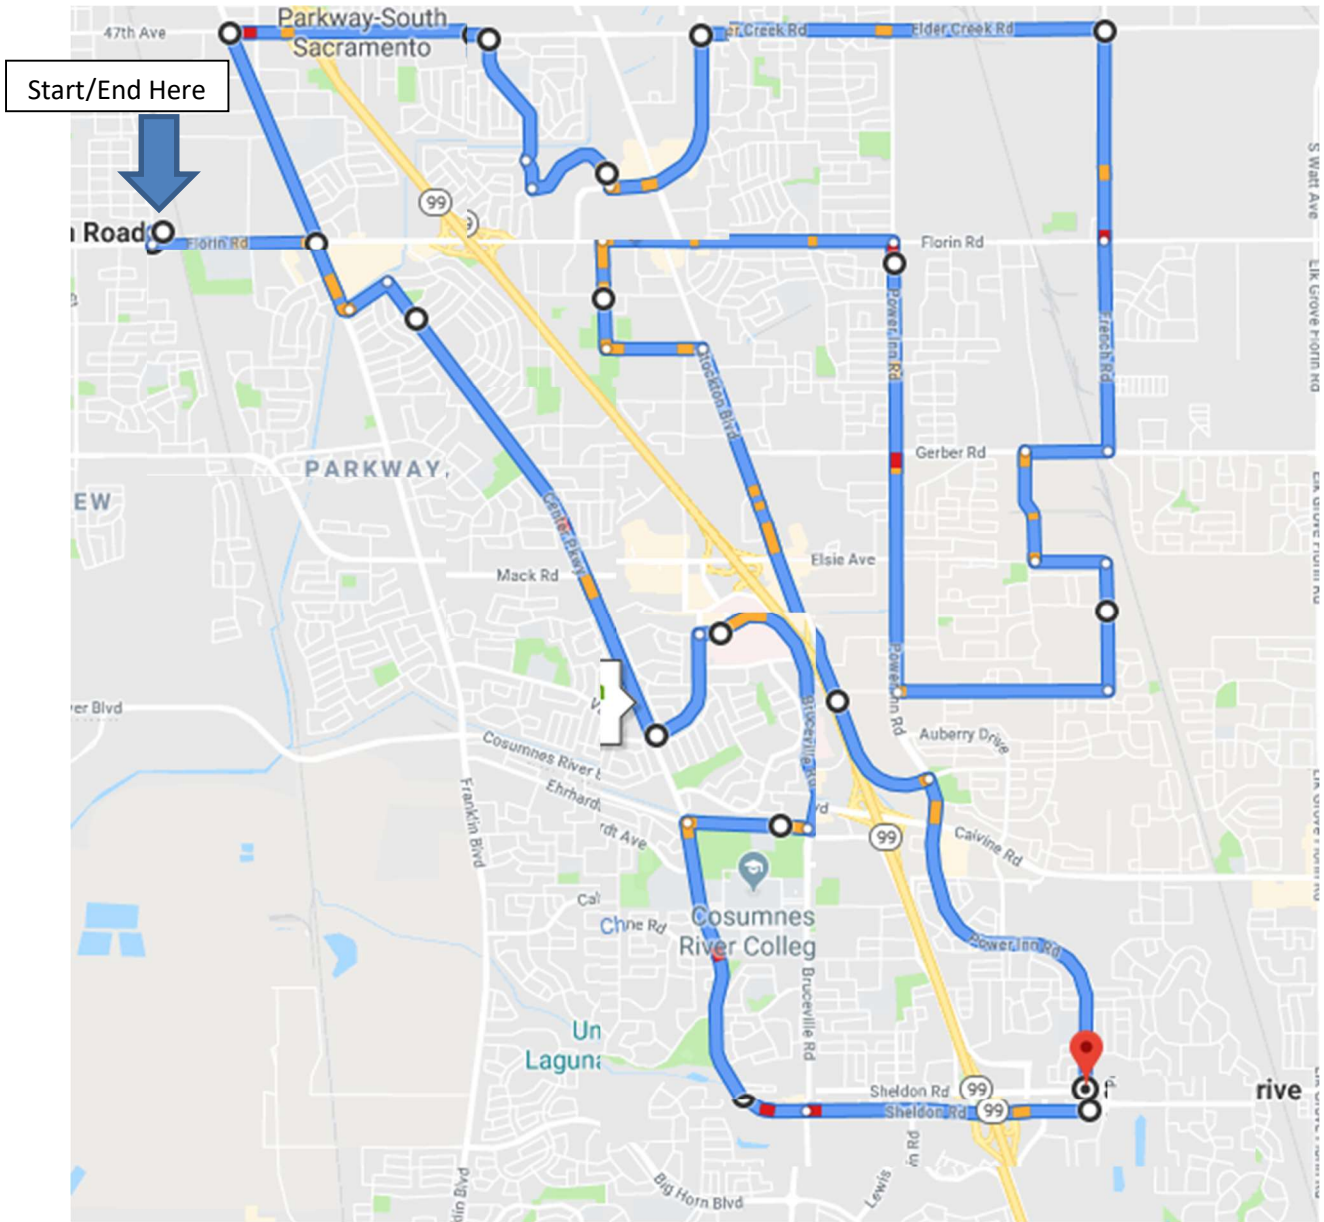

# Community Tour Option

### Community Route Details

- Start at the Florin Road Light Rail Station
- Take Florin Road going East
- Turn left onto Franklin Blvd
- Turn right onto 47<sup>th</sup> Avenue
- Turn right onto Steiner Drive
- Turn left onto North Parkway
- Turn left onto Sky Parkway
- Turn left onto 65<sup>th</sup> Street
- Turn right onto Elder Creek Road
- Turn right onto Florin Perkins Road, becomes French Road
- Turn right onto Gerber Road
- Turn left onto Wilbur Road
- Turn left on to Elsie Avenue, becomes Cottonwood Lane
- Turn right onto Stevenson Avenue
- Turn right onto Power Inn Road
- Turn left onto Florin Road
- Turn left onto Florin Mall Drive
- Turn left onto Orange Avenue
- Turn right onto Stockton Blvd
- Turn right onto Power Inn Road
- Turn right onto Sheldon Road
- Continue onto Center Parkway
- Turn right onto Cosumnes River Blvd
- Turn left onto Bruceville Road
- Turn left onto Valley Hi Drive
- Turn right onto Center Parkway
- Turn left onto A Parkway
- Turn right onto Franklin Blvd
- Turn left onto Florin Road
- Return to the Florin Road Light Rail Station