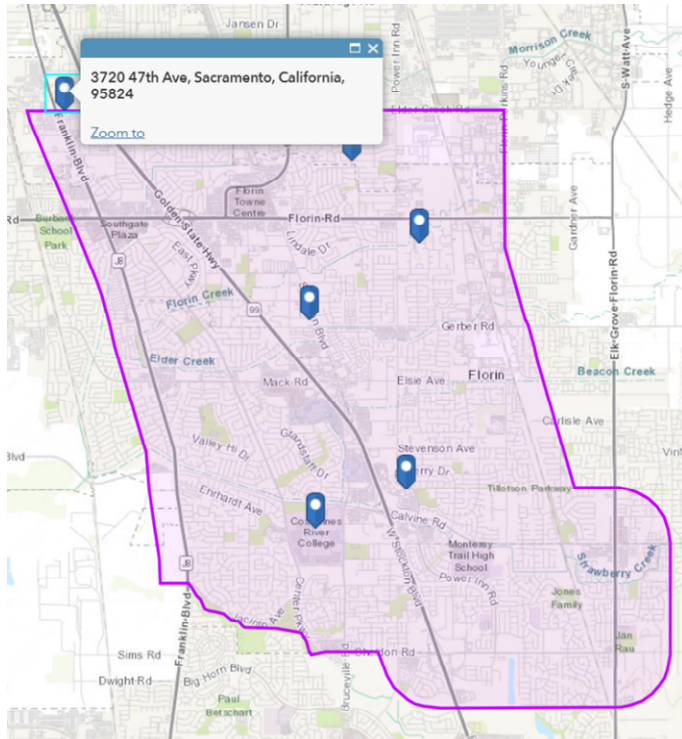

**Note:** We have flagged the red pins on these maps because they are a sensitive group (schools). The other colored pins (restaurants, businesses, etc) are only pinned because of Google Maps and we are not trying to point out those specific locations.

Sacramento Fire Department Station 56 – Priority Area 1 - 3720 47<sup>th</sup> Ave

Sump Station 50 – Priority Area 3 - 6809 75th Street

# Florin Elementary School – Priority Area 3 - 7300 Kara Drive

Veterans of Foreign War (VFW) Post 1276 – Priority Area 1 - 7576 Stockton Boulevard

# Impact Church – Priority Area 2 - 8299 East Stockton Boulevard

Cosumnes River College – Priority Area 4 - 8401 Center Parkway