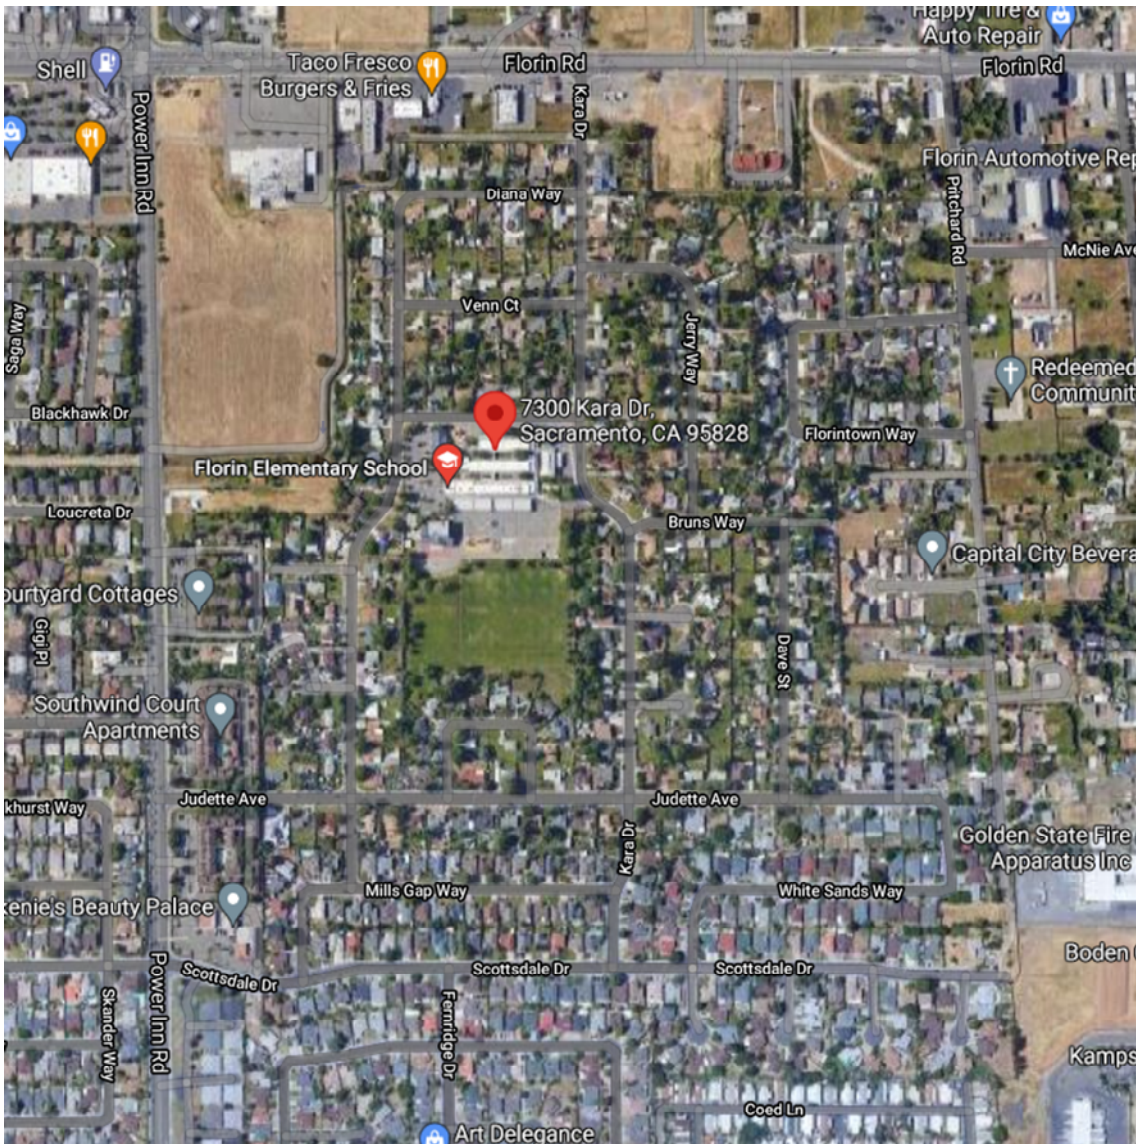

**Note:** We have flagged the red pins on these maps because they are a sensitive group (schools). The other colored pins (restaurants, businesses, etc) are only pinned because of Google Maps and we are not trying to point out those specific locations.

Sacramento Fire Department Station 56 – Priority Area 1 - 3720 47<sup>th</sup> Ave

Sump Station 50 – Priority Area 3 - 6809 75th Street

# Florin Elementary School – Priority Area 3 - 7300 Kara Drive

Veterans of Foreign War (VFW) Post 1276 – Priority Area 1 - 7576 Stockton Boulevard

# Impact Church – Priority Area 2 - 8299 East Stockton Boulevard

Cosumnes River College – Priority Area 4 - 8401 Center Parkway