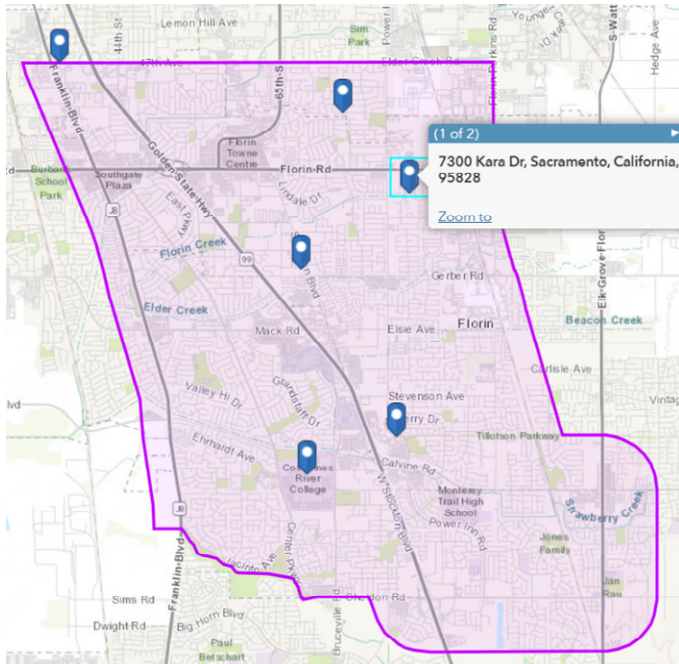

**Note:** We have flagged the red pins on these maps because they are a sensitive group (schools). The other colored pins (restaurants, businesses, etc) are only pinned because of Google Maps and we are not trying to point out those specific locations.

Sacramento Fire Department Station 56 – Priority Area 1 - 3720 47<sup>th</sup> Ave

Sump Station 50 – Priority Area 3 - 6809 75th Street

# Florin Elementary School – Priority Area 3 - 7300 Kara Drive

Veterans of Foreign War (VFW) Post 1276 – Priority Area 1 - 7576 Stockton Boulevard

# Impact Church – Priority Area 2 - 8299 East Stockton Boulevard

Cosumnes River College – Priority Area 4 - 8401 Center Parkway