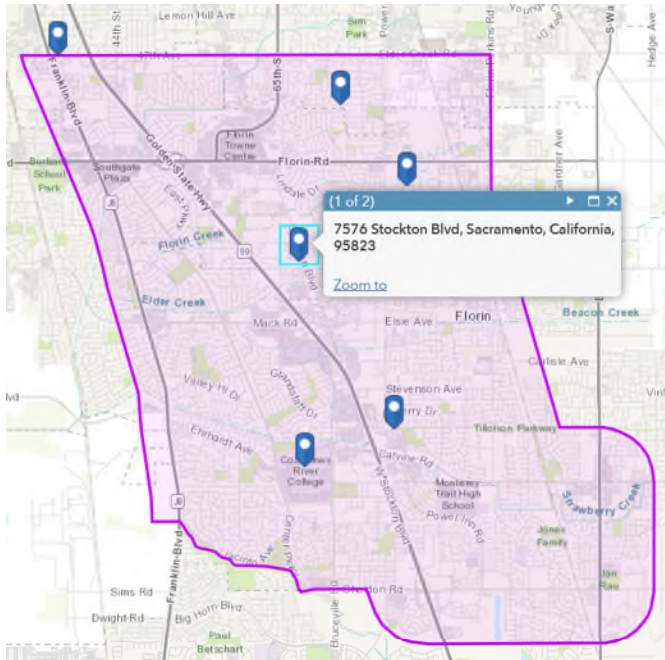

**Note:** We have flagged the red pins on these maps because they are a sensitive group (schools). The other colored pins (restaurants, businesses, etc) are only pinned because of Google Maps and we are not trying to point out those specific locations.

Sacramento Fire Department Station 56 – Priority Area 1 - 3720 47<sup>th</sup> Ave

Sump Station 50 – Priority Area 3 - 6809 75th Street

# Florin Elementary School – Priority Area 3 - 7300 Kara Drive

Veterans of Foreign War (VFW) Post 1276 – Priority Area 1 - 7576 Stockton Boulevard

# Impact Church – Priority Area 2 - 8299 East Stockton Boulevard

Cosumnes River College – Priority Area 4 - 8401 Center Parkway