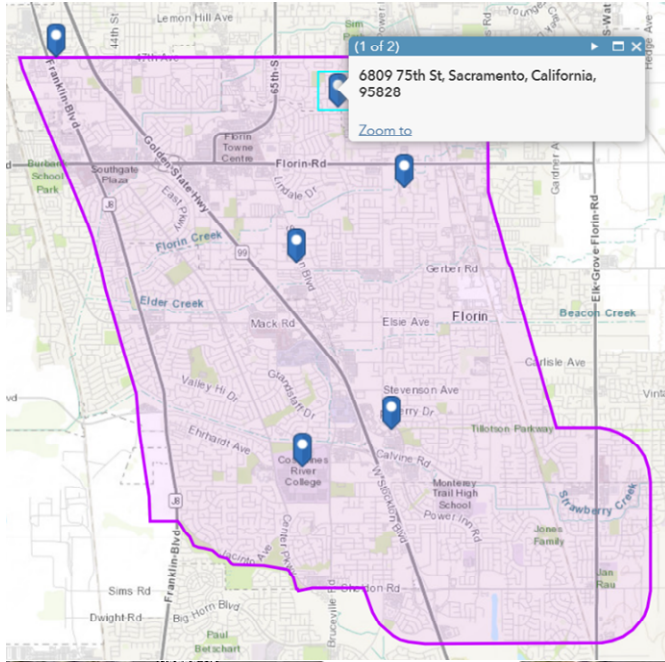

**Note:** We have flagged the red pins on these maps because they are a sensitive group (schools). The other colored pins (restaurants, businesses, etc) are only pinned because of Google Maps and we are not trying to point out those specific locations.

Sacramento Fire Department Station 56 – Priority Area 1 - 3720 47<sup>th</sup> Ave

Sump Station 50 – Priority Area 3 - 6809 75th Street

# Florin Elementary School – Priority Area 3 - 7300 Kara Drive

Veterans of Foreign War (VFW) Post 1276 – Priority Area 1 - 7576 Stockton Boulevard

# Impact Church – Priority Area 2 - 8299 East Stockton Boulevard

Cosumnes River College – Priority Area 4 - 8401 Center Parkway