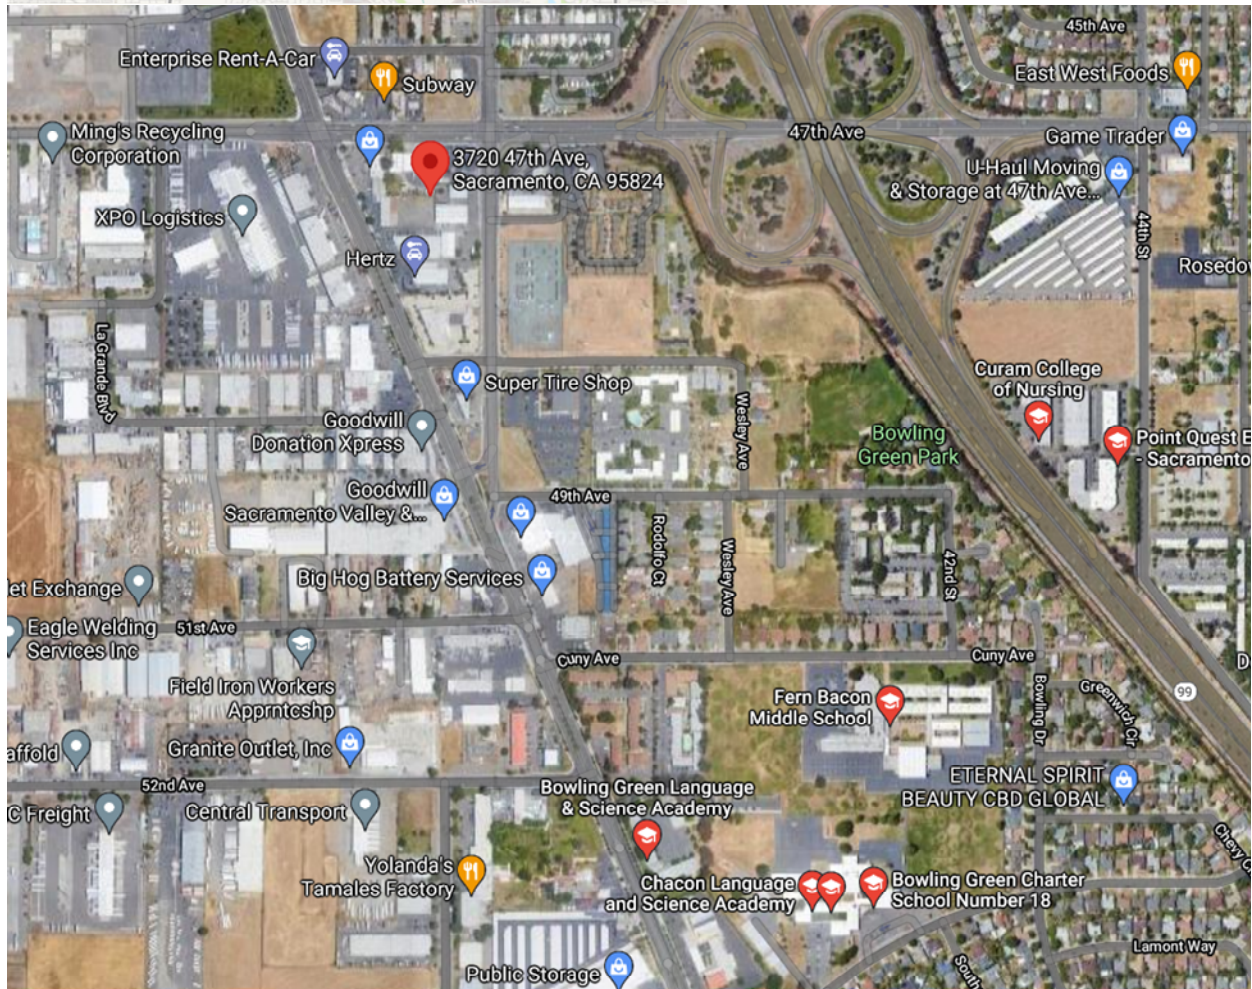

**Note:** We have flagged the red pins on these maps because they are a sensitive group (schools). The other colored pins (restaurants, businesses, etc) are only pinned because of Google Maps and we are not trying to point out those specific locations.

Sacramento Fire Department Station 56 – Priority Area 1 - 3720 47<sup>th</sup> Ave

Sump Station 50 – Priority Area 3 - 6809 75th Street

# Florin Elementary School – Priority Area 3 - 7300 Kara Drive

Veterans of Foreign War (VFW) Post 1276 – Priority Area 1 - 7576 Stockton Boulevard

# Impact Church – Priority Area 2 - 8299 East Stockton Boulevard

Cosumnes River College – Priority Area 4 - 8401 Center Parkway