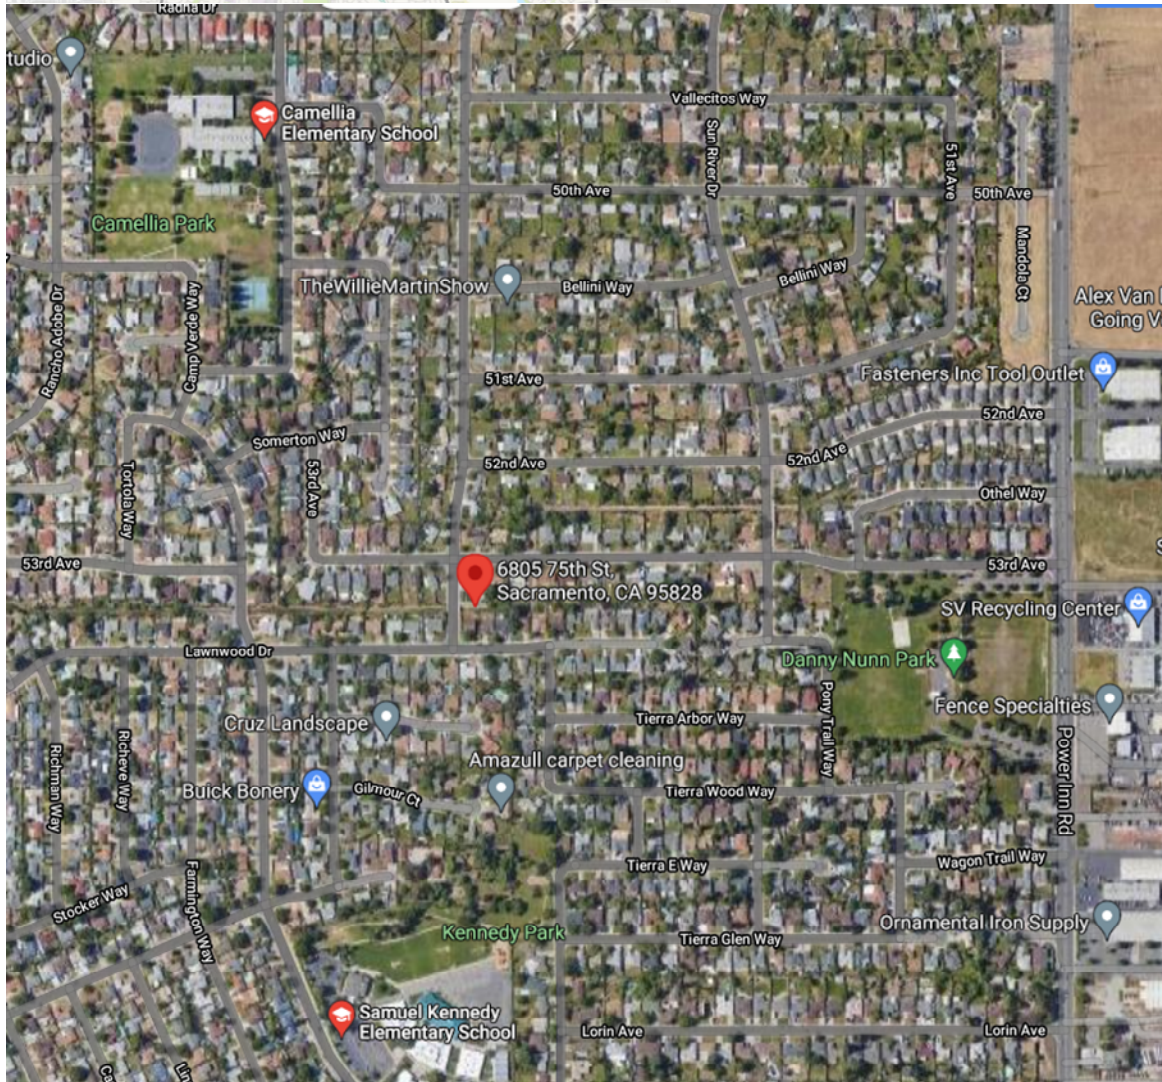

**Note:** We have flagged the red pins on these maps because they are a sensitive group (schools). The other colored pins (restaurants, businesses, etc) are only pinned because of Google Maps and we are not trying to point out those specific locations.

Sacramento Fire Department Station 56 – Priority Area 1 - 3720 47<sup>th</sup> Ave

Sump Station 50 – Priority Area 3 - 6809 75th Street

# Florin Elementary School – Priority Area 3 - 7300 Kara Drive

Veterans of Foreign War (VFW) Post 1276 – Priority Area 1 - 7576 Stockton Boulevard

# Impact Church – Priority Area 2 - 8299 East Stockton Boulevard

Cosumnes River College – Priority Area 4 - 8401 Center Parkway