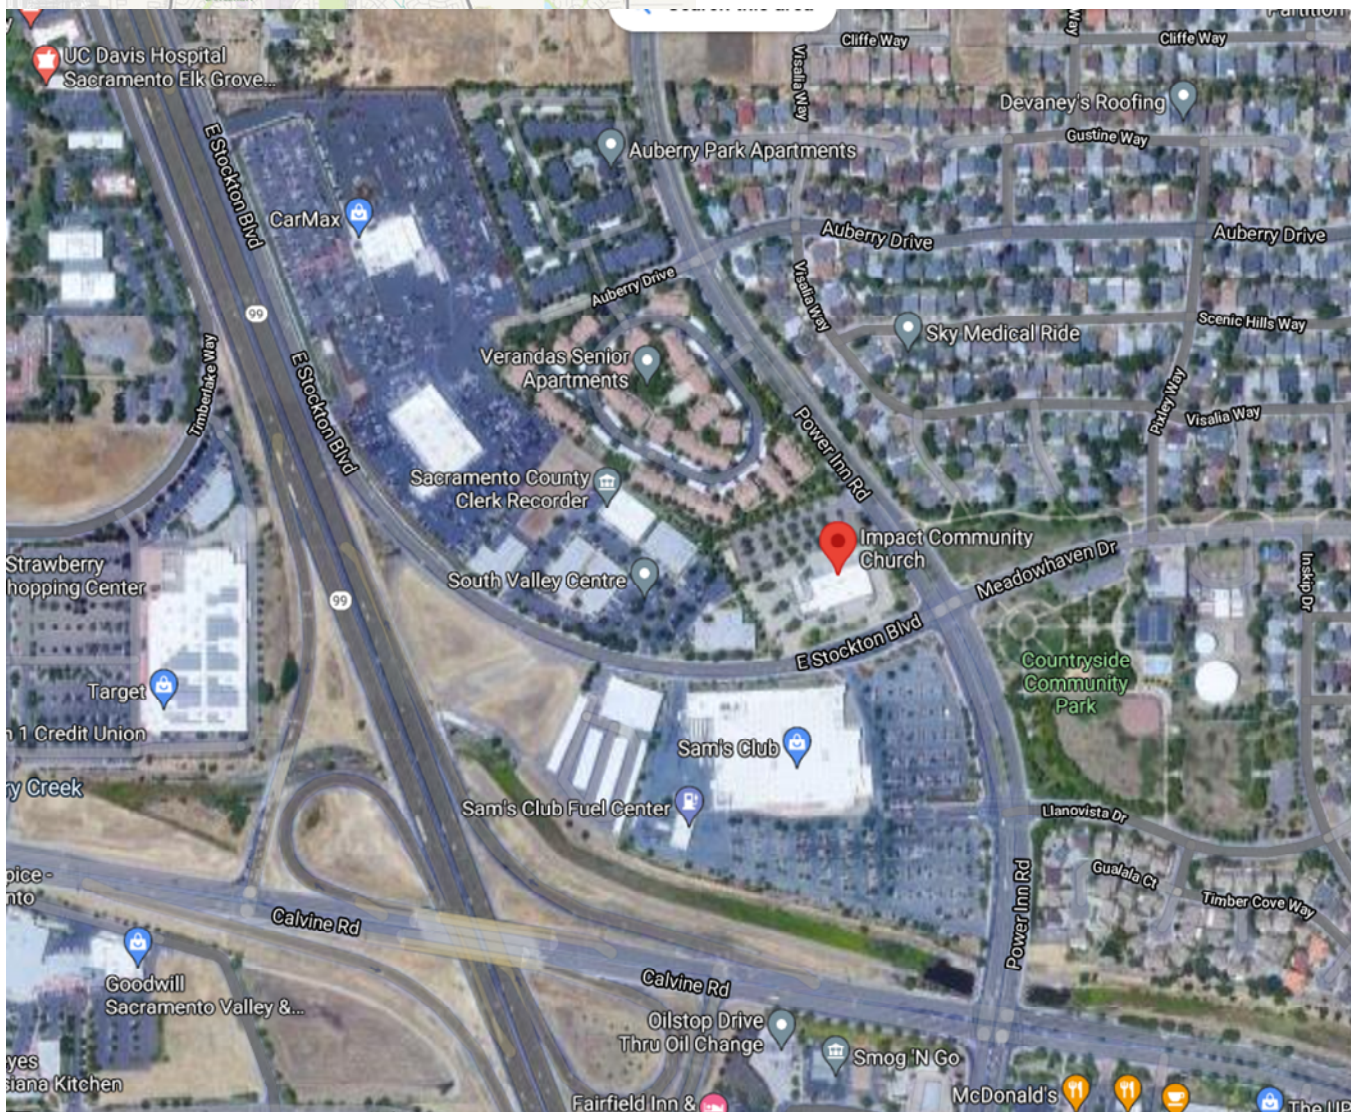

**Note:** We have flagged the red pins on these maps because they are a sensitive group (schools). The other colored pins (restaurants, businesses, etc) are only pinned because of Google Maps and we are not trying to point out those specific locations.

Sacramento Fire Department Station 56 – Priority Area 1 - 3720 47<sup>th</sup> Ave

Sump Station 50 – Priority Area 3 - 6809 75th Street

# Florin Elementary School – Priority Area 3 - 7300 Kara Drive

Veterans of Foreign War (VFW) Post 1276 – Priority Area 1 - 7576 Stockton Boulevard

# Impact Church – Priority Area 2 - 8299 East Stockton Boulevard

Cosumnes River College – Priority Area 4 - 8401 Center Parkway