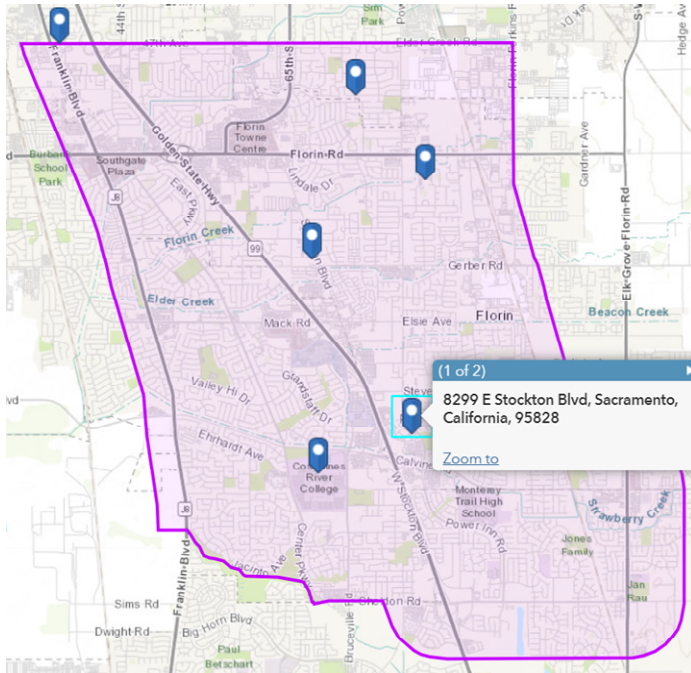

**Note:** We have flagged the red pins on these maps because they are a sensitive group (schools). The other colored pins (restaurants, businesses, etc) are only pinned because of Google Maps and we are not trying to point out those specific locations.

Sacramento Fire Department Station 56 – Priority Area 1 - 3720 47<sup>th</sup> Ave

Sump Station 50 – Priority Area 3 - 6809 75th Street

# Florin Elementary School – Priority Area 3 - 7300 Kara Drive

Veterans of Foreign War (VFW) Post 1276 – Priority Area 1 - 7576 Stockton Boulevard

# Impact Church – Priority Area 2 - 8299 East Stockton Boulevard

Cosumnes River College – Priority Area 4 - 8401 Center Parkway